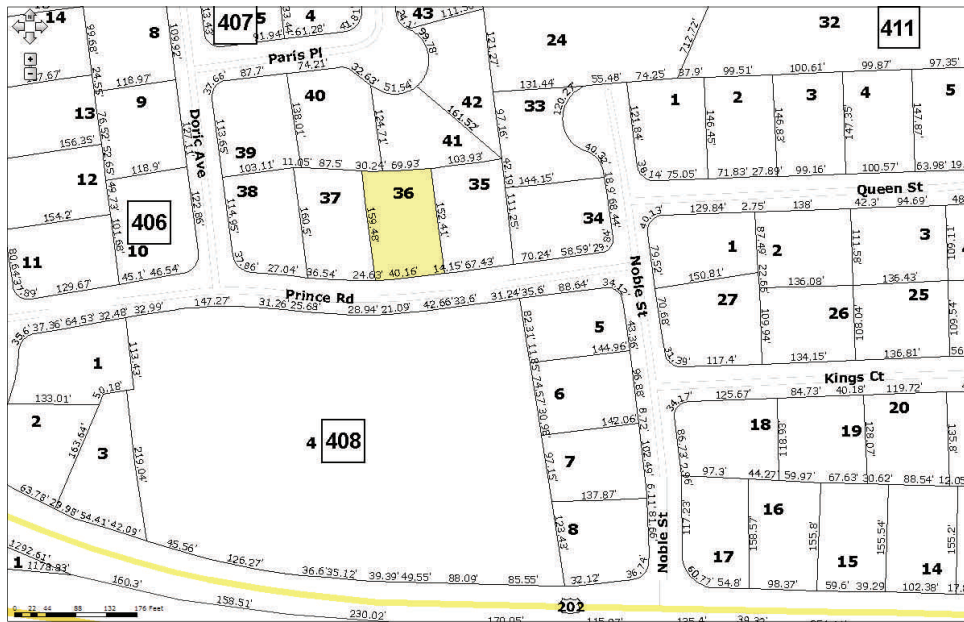

Tax Map for 6 Prince Road  
Block: 411 Lot: 36  
Lot Size: 100x160 (Approximate)  
Acres: 0.36

**Shawn Fox, Sales Associate**  
Re/Max Elite Services  
38 Righter Avenue, Denville, New Jersey 07834  
Office Phone: (973) 625-1313 x229 • Mobile: (973) 277-7853